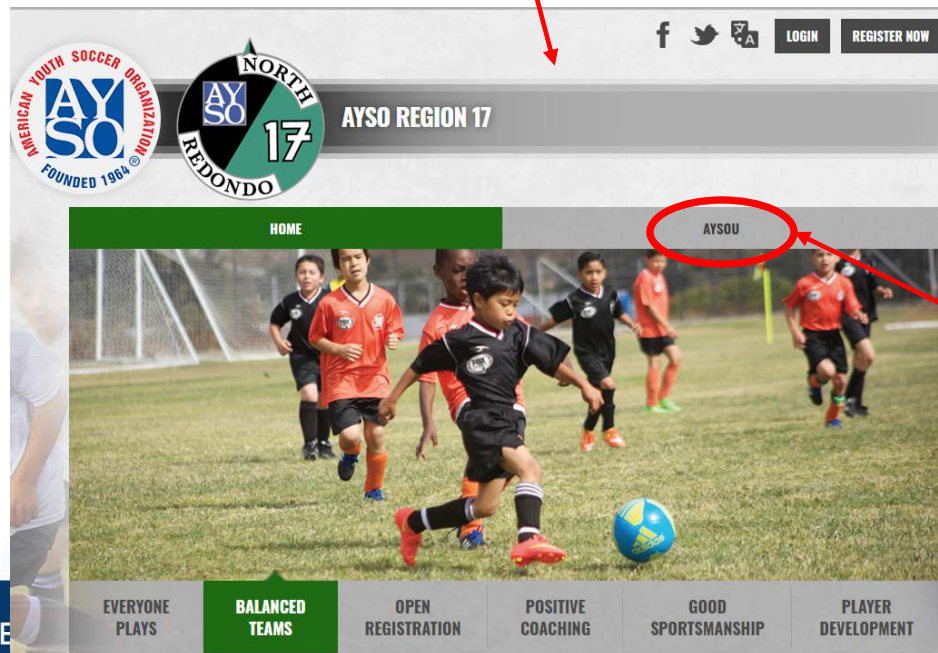

2019 AMERICAN YOUTH SOCCER ORGANIZATION

How to Complete or Register for Courses in AYSOU

Shawn Mahloch

Regional Commissioner

Region 17 – North Redondo Beach

Revised 9/4/2021

EVERYONE PLAYS® BALANCED TEAMS OPEN REGISTRATION POSITIVE COACHING GOOD SPORTSMANSHIP PLAYER DEVELOPMENT

Login to AYSOU.org

- Use your Sports Connect (Blue Sombrero) username and password
- Can also get to AYSOU from Sports Connect (Blue Sombrero) homepage

AYSOU Link

Online Courses

- Select “Online Courses” on menu to complete online training:
 - Safe Haven
 - CDC Concussion Course
 - Sudden Cardiac Arrest
 - 6U, 8U, 10U Coach training
 - 12U, Intermediate, Advance Coach pre-course training
 - AYSO’s Summary of the Laws of the Game
 - Regional Referee training